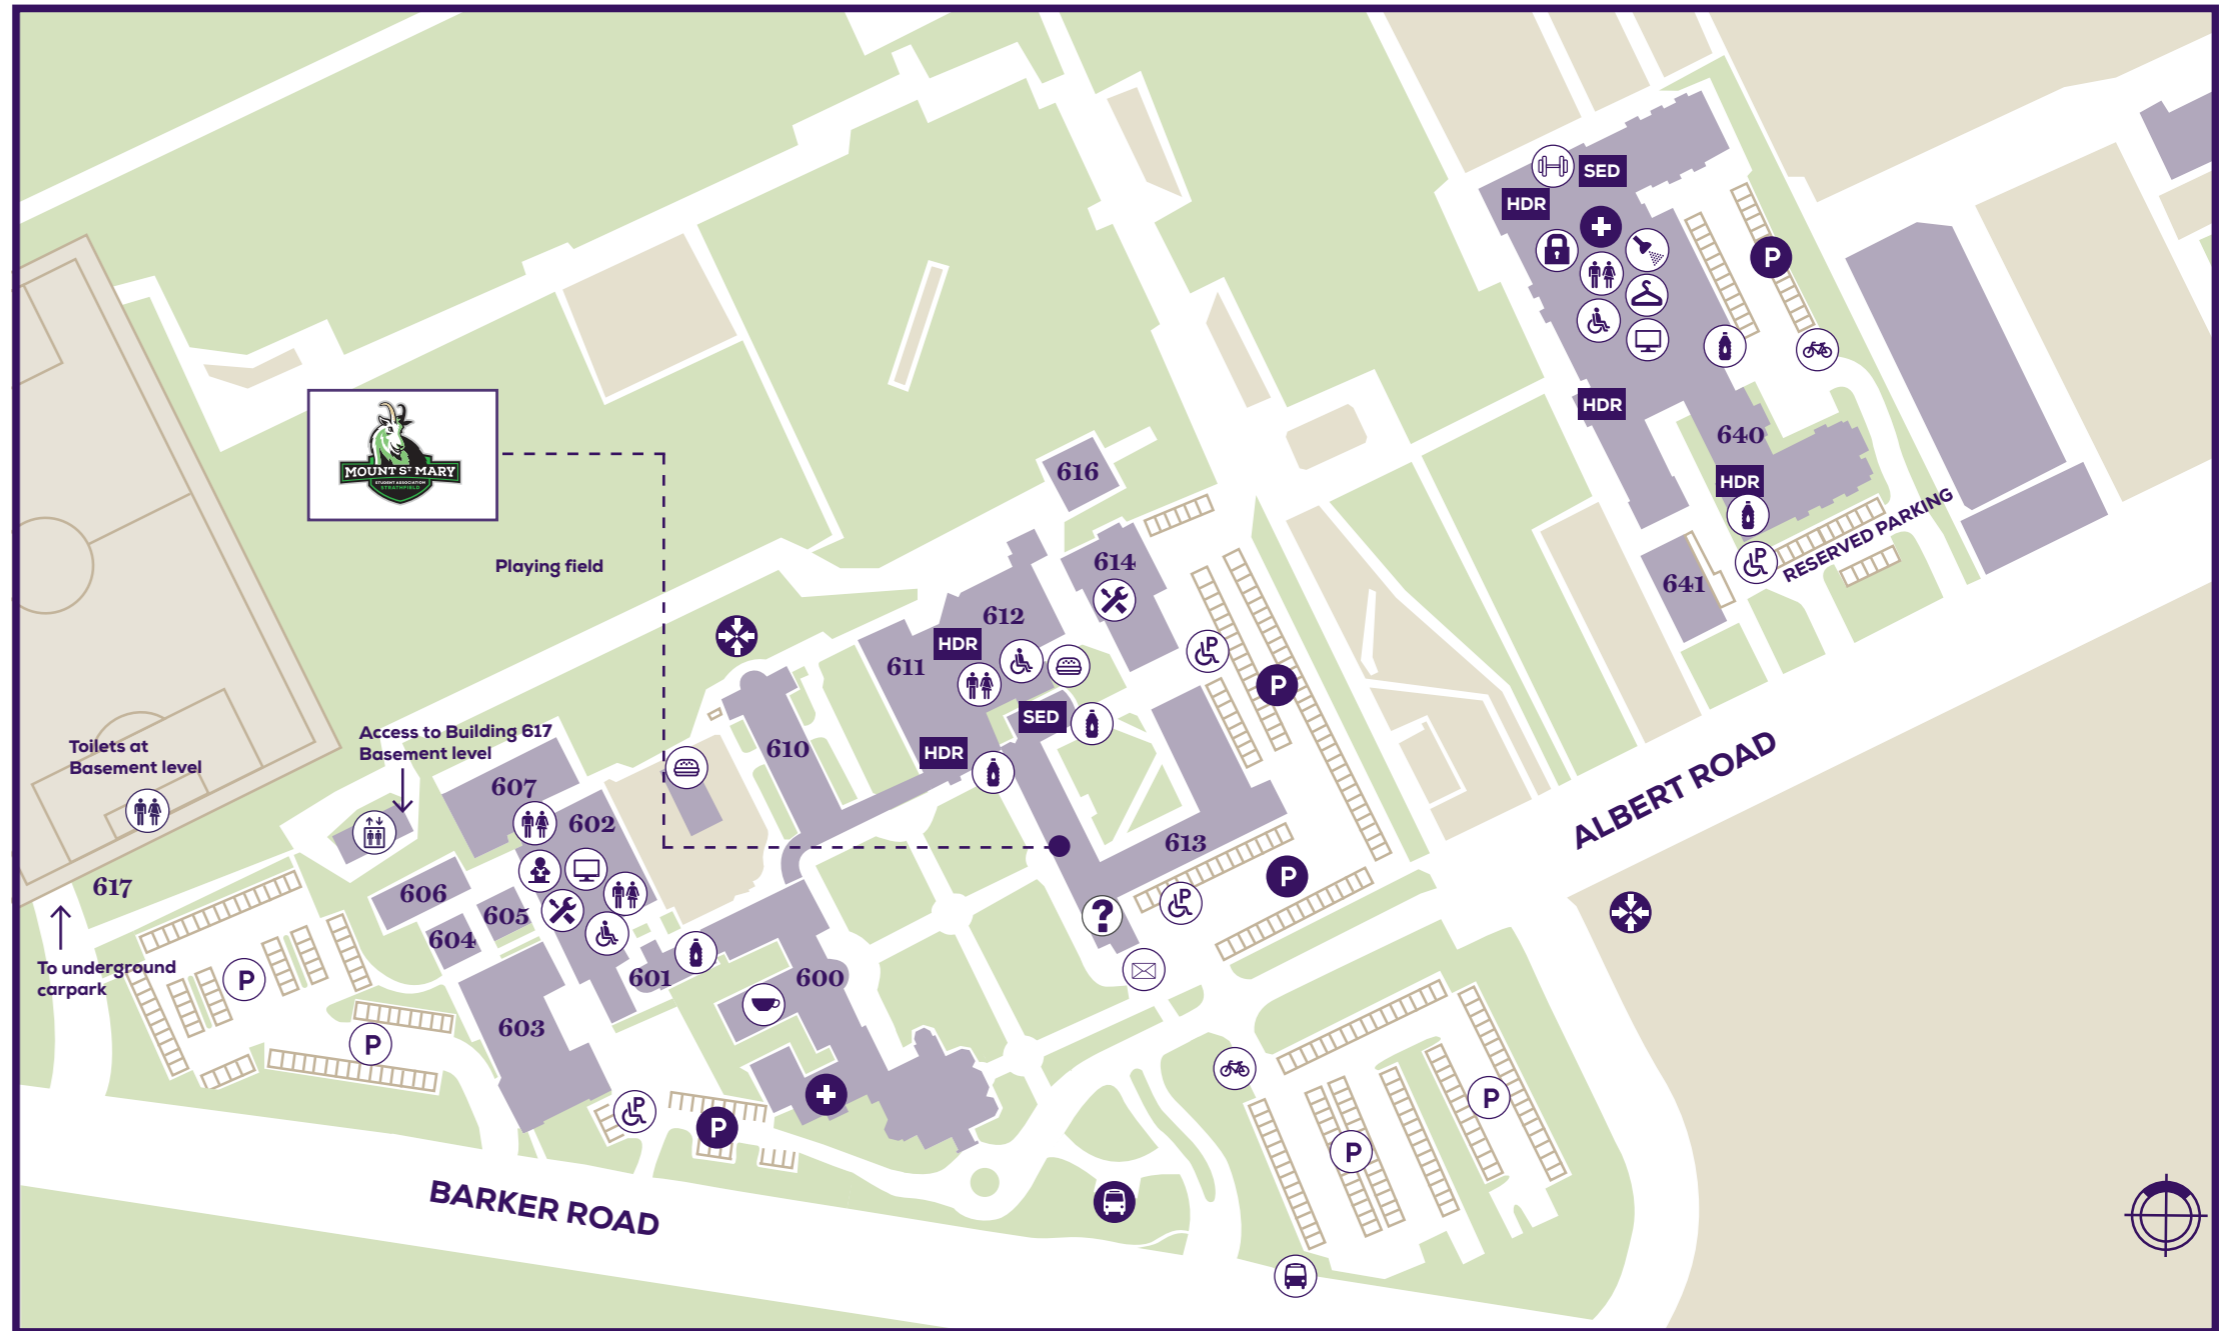

STUDENT AMENITY MAP

Strathfield Campus (Mount Saint Mary)
25A Barker Road, Strathfield, NSW 2135

600	Mount Royal	610	Barron Memorial Chapel
601	Lecture Hall (Quiet Room)	611	Mullen Building
602	Brother D.M. Stewart Library	612	Building
603	McGlade Art Gallery	613	St. Edmund Building
604	Visual Art Hut	614	Building
605	Pottery and Ceramics	616	Biomechanics Lab.
606	Library Serials/Mac Lab.	617	Underground carpark
607	Art and Music Rooms	640	Edward Clancy Building
		641	Mary Aikenhead Clinic

Student services

BUILDING	LEVEL	DESCRIPTION
600 Mount Royal	G	Campus Ministry International Student Support
	1	Careers and Employability Facilities Management
602 Bro. D.M. Stewart Library	G	IT assistance / support
613 St. Edmund Building	G	AskACU Centre Student Life Student Welfare Access and Disability Service Academic Skills Unit Careers and Employability Strathfield Campus Student Association (SCSA) 613.G.08 First Peoples and Equity Pathways (Yalbalanga IHEU)
614 Building	G	Campus IT Service Delivery

Legend

	Accessible toilets		Post Box		PC & Printing Facility
	Public Toilets		Accessible Parking		Study/Quiet Area
	ACU Sport Gym		Staff Parking		IT Support
	Changing Room		General Parking Area		HDR/Post Grad. Room
	Shower Room		Bike Rack/Lockers		Student Experience Directorate
	Lockers		Bus Stop / Station		Emergency Assembly Point
	BBQ Area		ACU Shuttle Bus		ATM
	First Aid Station		Train Station		AusPost Parcel Lockers
	Cafe		AskACU Centre		
	Drink/Refill water station		Lift		