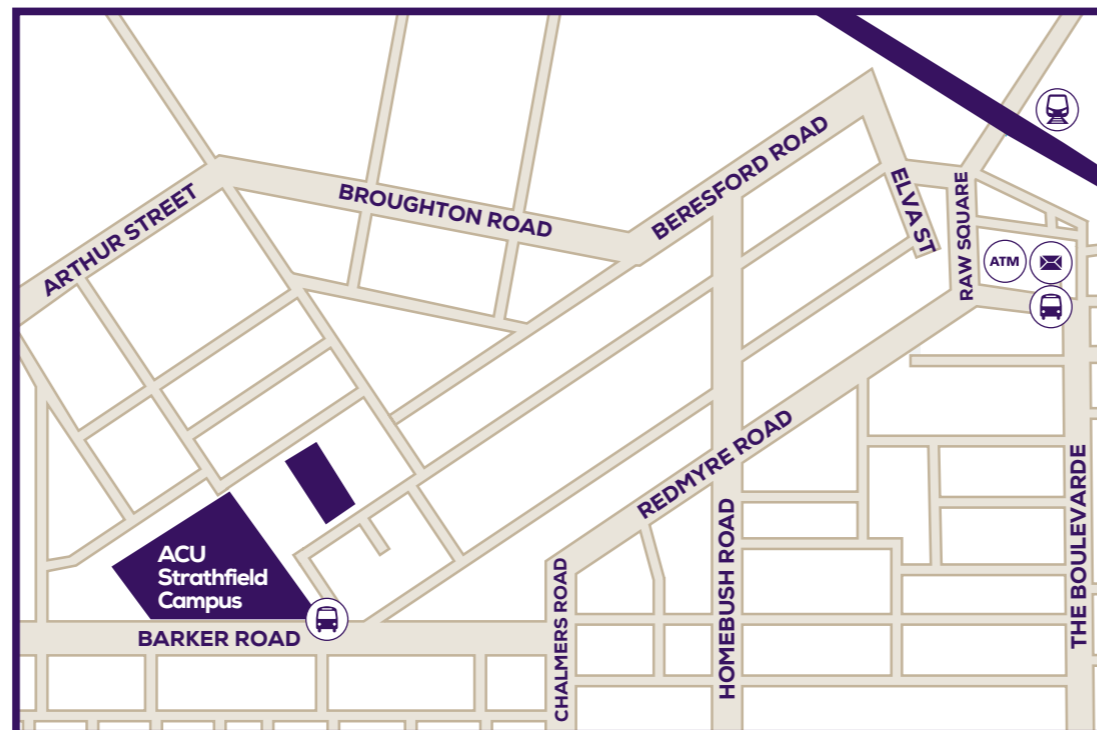

Student services

BUILDING	LEVEL	DESCRIPTION
600 Mount Royal	G	Campus Ministry International Student Support
	1	Careers and Employability Facilities Management
602 Bro. D.M. Stewart Library	G	IT assistance / support
613 St. Edmund Building	G	AskACU Centre Student Life Student Welfare Access and Disability Service Academic Skills Unit Careers and Employability Strathfield Campus Student Association (SCSA) 613.G.08 First Peoples and Equity Pathways (Yalbalanga IHEU)
614 Building	G	Campus IT Service Delivery

Facilities

BUILDING	LEVEL	DESCRIPTION
600	G	600.G.39 The Track Cafe 600.G.16 First Aid Room
602	G	602.G.07 PC & Printing Facility
	1	602.1.01 Computer Facility Student study/quiet area
	2	602.2.05 PC & Printing Facility
611	G	611.G.03 Collaborative Classroom
	1	611.1.01 HDR/Post Grad. Room
612	1	612.1.06 HDR/Post Grad. Room
613	G	613.G.30A Parenting Room
617	B1	Male & Female Change Rooms/Lockers
640	G	640.G.45A PC & Printing Facility 640.G.44 First Aid Room 640.G.26 ACU Sport Gym
	1	640.1.39B & 640.1.41A Changing Room/Lockers/ Shower Room Student Breakout Area 640.1.26, 640.1.47, 640.1.47A,B,C 640.1.50A HDR/Post Grad. Room

Legend

	Accessible toilets		Post Box		PC & Printing Facility
	Public Toilets		Accessible Parking		Study/Quiet Area
	ACU Sport Gym		Staff Parking		IT Support
	Changing Room		General Parking Area		HDR/Post Grad. Room
	Shower Room		Bike Rack/Lockers		Student Experience Directorate
	Lockers		Bus Stop / Station		Emergency Assembly Point
	BBQ Area		ACU Shuttle Bus		ATM
	First Aid Station		Train Station		AusPost Parcel Lockers
	Cafe		AskACU Centre		
	Drink/Refill water station		Lift