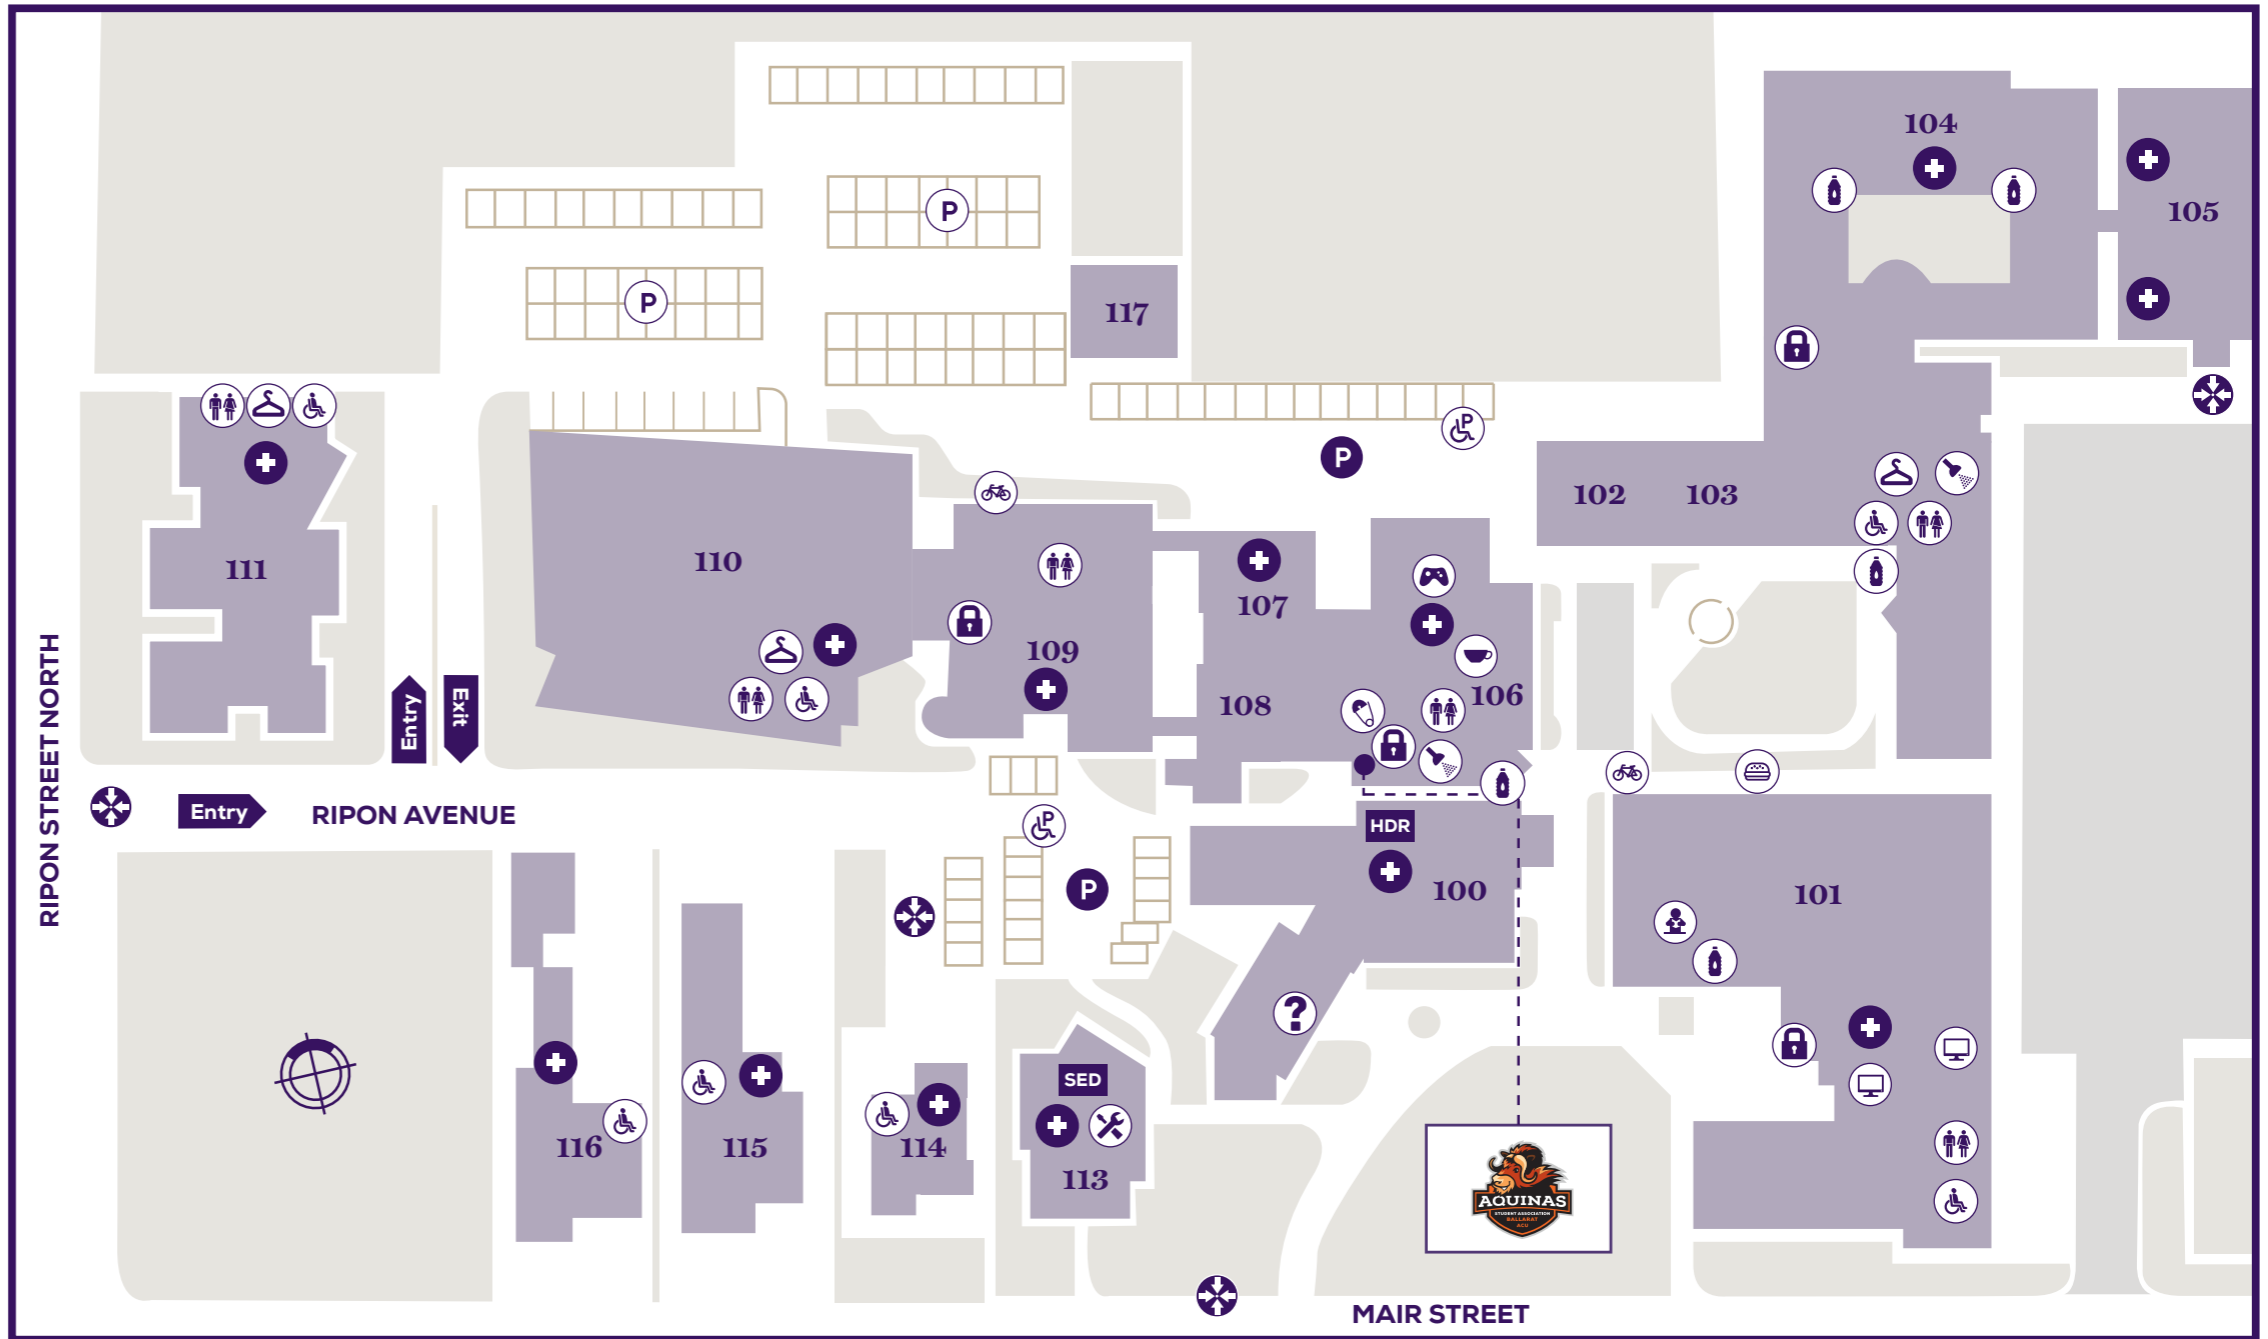

**STUDENT AMENITY MAP**

**Ballarat Campus (Aquinas)**  
**1200 Mair Street, Ballarat, VIC 3350**

100	Carn Brea	109	Sisters of Mercy Lecture Theatre
101	Callinan Library/Connors Hall	110	St Brigid Health Sciences Building
102	St. Thomas Aquinas Chapel	111	Catherine of Siena Centre
103	Learning Spaces	113	Burke House/Student Services
104	Pell Centre	114	Loreto House
105	Science Centre	115	1206 Mair Street
106	Forbes Student Centre Student Common Room	116	1208 Mair Street
107	Visual Arts Centre	117	Maintenance Centre
108	Occupational Therapy		

**Student services**

BUILDING	LEVEL	DESCRIPTION
100	G	AskACU Centre Campus Ministry Accommodation Services International Admissions and Student Relations Student Life
106	G	Aquinas Student Association
113	G	Student Welfare Access and Disability Service
115	G	Indigenous/Jim-baa-yer Unit

**Facilities**

BUILDING	LEVEL	DESCRIPTION
101	G	Student Study Area Vending Machine
106	G	Student Common Room ACU Tuckshop
116	G	Security

**Legend**

	Accessible toilets		Accessible Parking		PC & Printing Facility
	Public Toilets		Staff Parking		Student Breakout/ Common Area
	Parenting Room		General Parking Area		Study/Quiet Area
	Cafe		Bike Rack		IT Support
	Shower Room		Bus Stop/Station		AskACU Centre
	BBQ Area		Train Station		HDR/Post Grad. Room
	Post Box		Emergency Assembly Point		Student Experience Directorate
	First Aid		Drink/Refill water station		
	Locker		Changing Room		