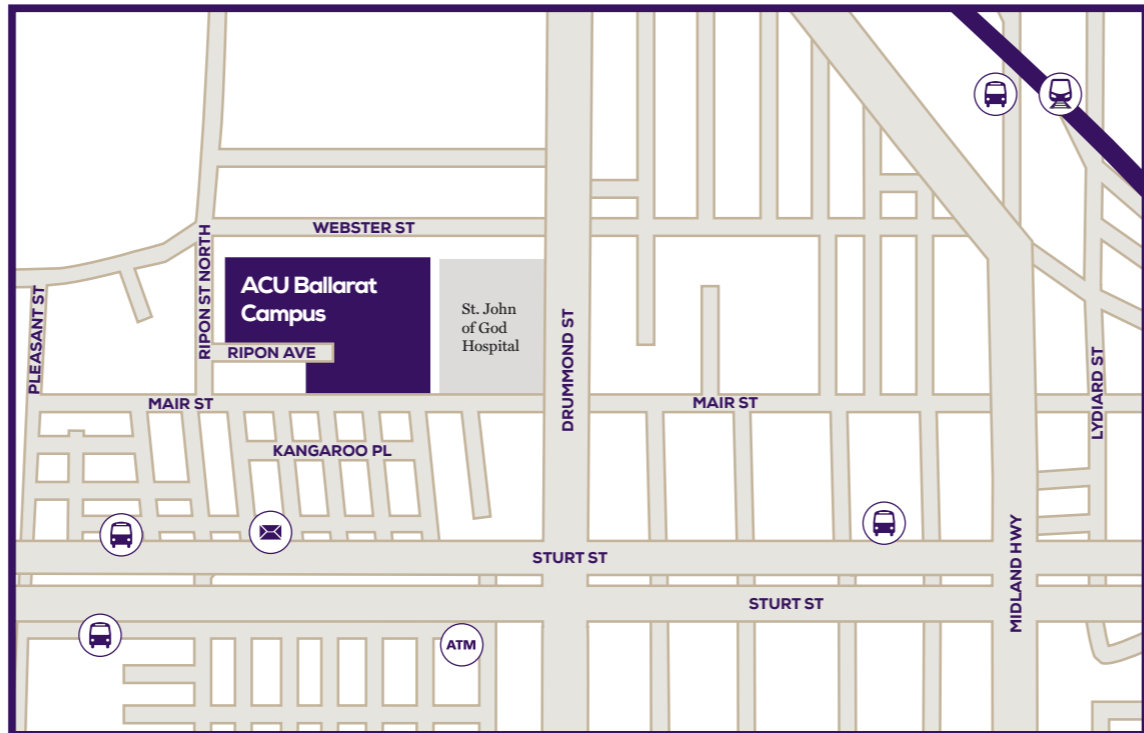

STUDENT AMENITY MAP

Ballarat Campus (Aquinas)
1200 Mair Street, Ballarat, VIC 3350

100	Carn Brea	109	Sisters of Mercy Lecture Theatre
101	Callinan Library/Connors Hall	110	St Brigid Health Sciences Building
102	St. Thomas Aquinas Chapel	111	Catherine of Siena Centre
103	Learning Spaces	113	Burke House/Student Services
104	Pell Centre	114	Loreto House
105	Science Centre	115	1206 Mair Street
106	Forbes Student Centre Student Common Room	116	1208 Mair Street
107	Visual Arts Centre	117	Maintenance Centre
108	Occupational Therapy		

Student services

BUILDING	LEVEL	DESCRIPTION
100	G	AskACU Centre Campus Ministry Accommodation Services International Admissions and Student Relations Student Life
106	G	Aquinas Student Association
113	G	Student Welfare Access and Disability Service
115	G	Indigenous/Jim-baa-yer Unit

Facilities

BUILDING	LEVEL	DESCRIPTION
101	G	Student Study Area Vending Machine
106	G	Student Common Room ACU Tuckshop
116	G	Security

Legend

	Accessible toilets		Accessible Parking		PC & Printing Facility
	Public Toilets		Staff Parking		Student Breakout/ Common Area
	Parenting Room		General Parking Area		Study/Quiet Area
	Cafe		Bike Rack		IT Support
	Shower Room		Bus Stop/Station		AskACU Centre
	BBQ Area		Train Station		HDR/Post Grad. Room
	Post Box		Emergency Assembly Point		Student Experience Directorate
	First Aid		Drink/Refill water station		
	Locker		Changing Room