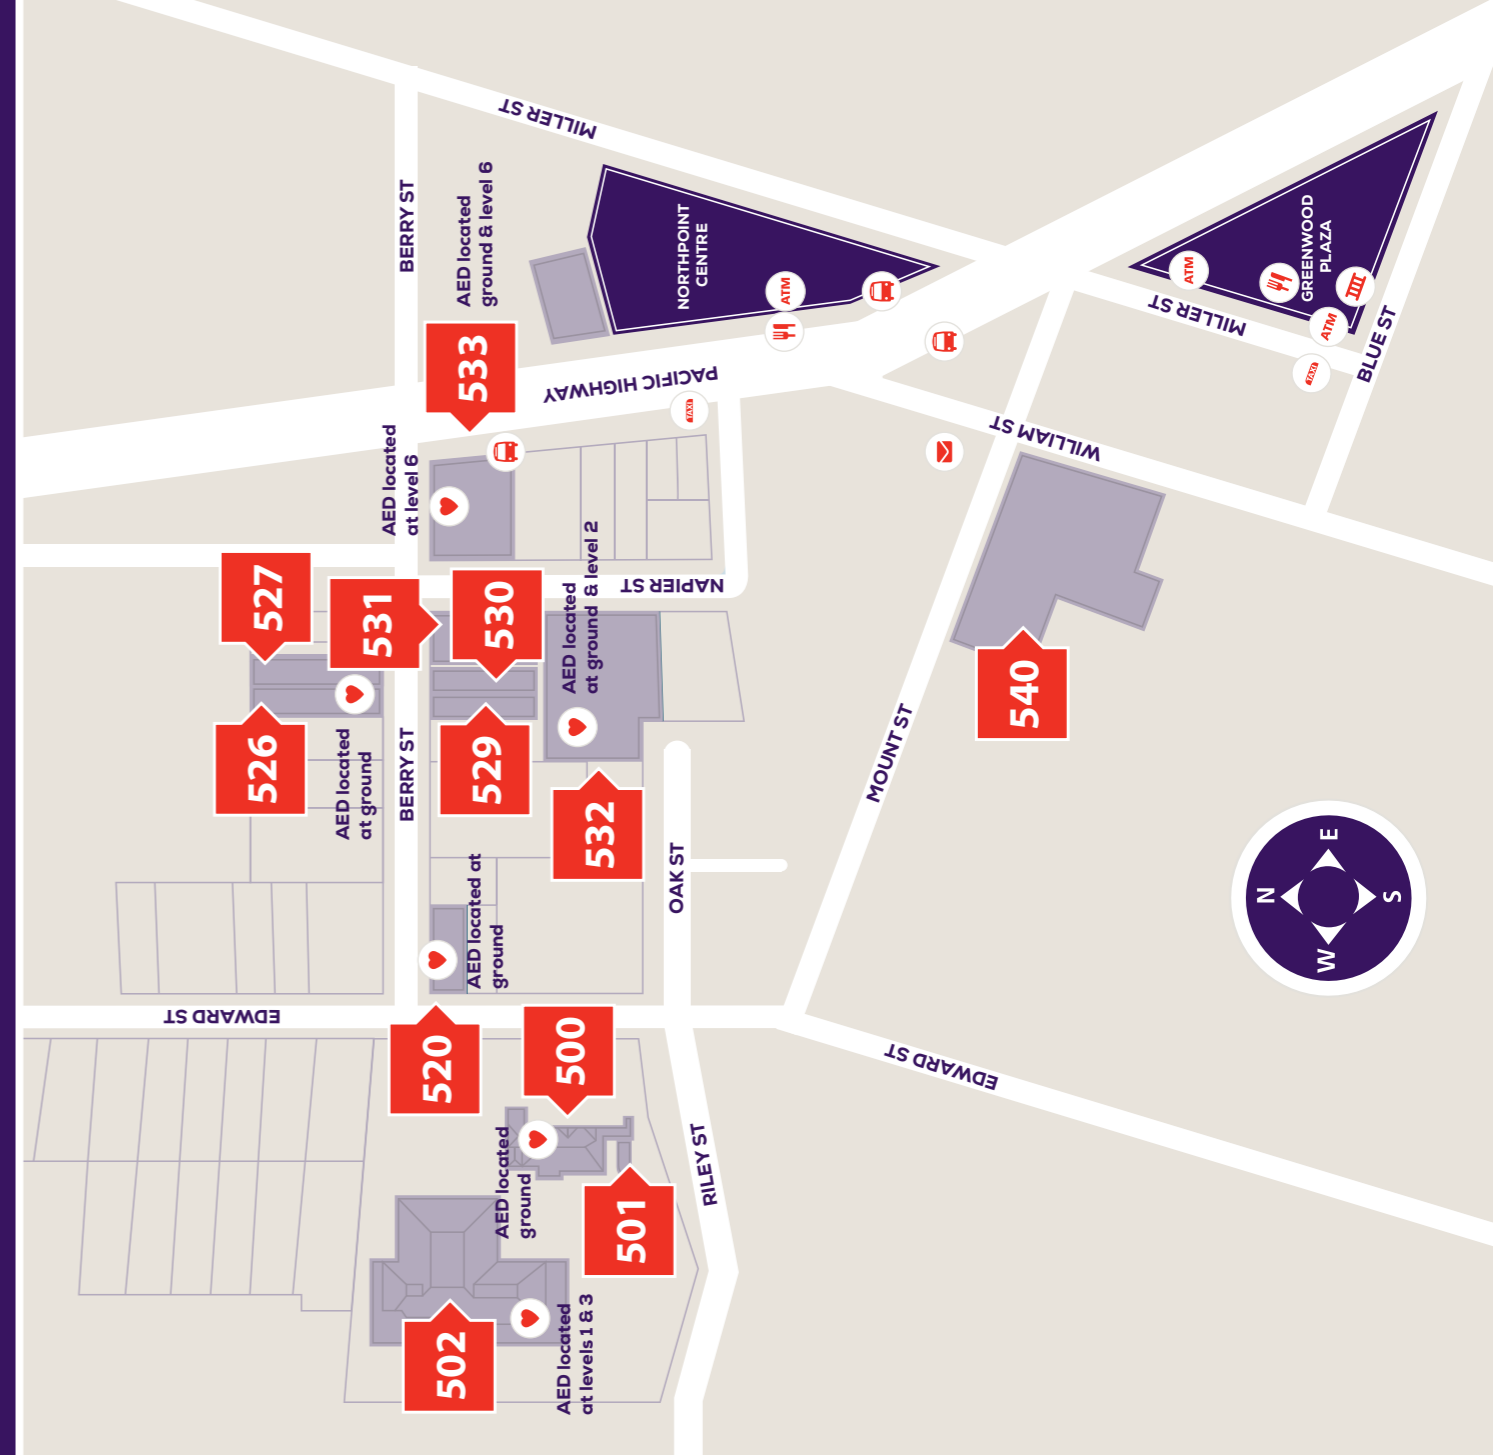

SERVICES AND FACILITIES

BUILDING	LEVEL	DESCRIPTION	
502. James Carroll Building	1	502.1.38 First Aid Room/Parenting Room Library	
	2	Multi-Faith Room Student Life	
	3	Student Association (MAKSA) Student Experience Directorate: - Access and Disability Service - Careers and Employability - Student Welfare - Student Life	
526. 8-10 Berry Street	Campus Ministry Academic Skills Unit		
	3	ACU Medical Centre	
	527. 12-16 Berry Street	G	The School Locker campus store
530. 23 Berry Street	1	Campus Security Mailroom Services	
	4	Properties & Facilities	
	532. Tenison Woods House	G	AskACU Centre
		2	Multi-Faith Room
533. 33 Berry Street	7	Global Education & Pathways	
	11	People and Capability	
	13	Strategic Partnerships & Executive Education	
	14	Campus Ministry	
502. James Carroll Building	G	Student Hub Collaborate Plus ACU Active	
	1	The Track	
	8	Libraries Directorate	
	11	Ramsay Centre	

NORTH SYDNEY PRECINCT

- 500 Vice Chancellery Building
- 501 Chapel (Our Lady Seat of Wisdom)
- 502 James Carroll Building
- 520 3 Berry street (La Salle House)
- 526 8-10 Berry street (Champagnat House)
- 527 12-16 Berry street
- 529 19-21 Berry street
- 530 23 Berry street
- 531 25-29 Berry street
- 532 8-20 Napier street (Tenison Woods House)
- 533 33 Berry Street (Caroline Chisholm House)
- 540 7 Mount street Mary MacKillop Place

KEY

- Food
- Post box
- Taxi stand
- Train station
- Bus station
- ATM
- Automatic External Defibrillator (AED)