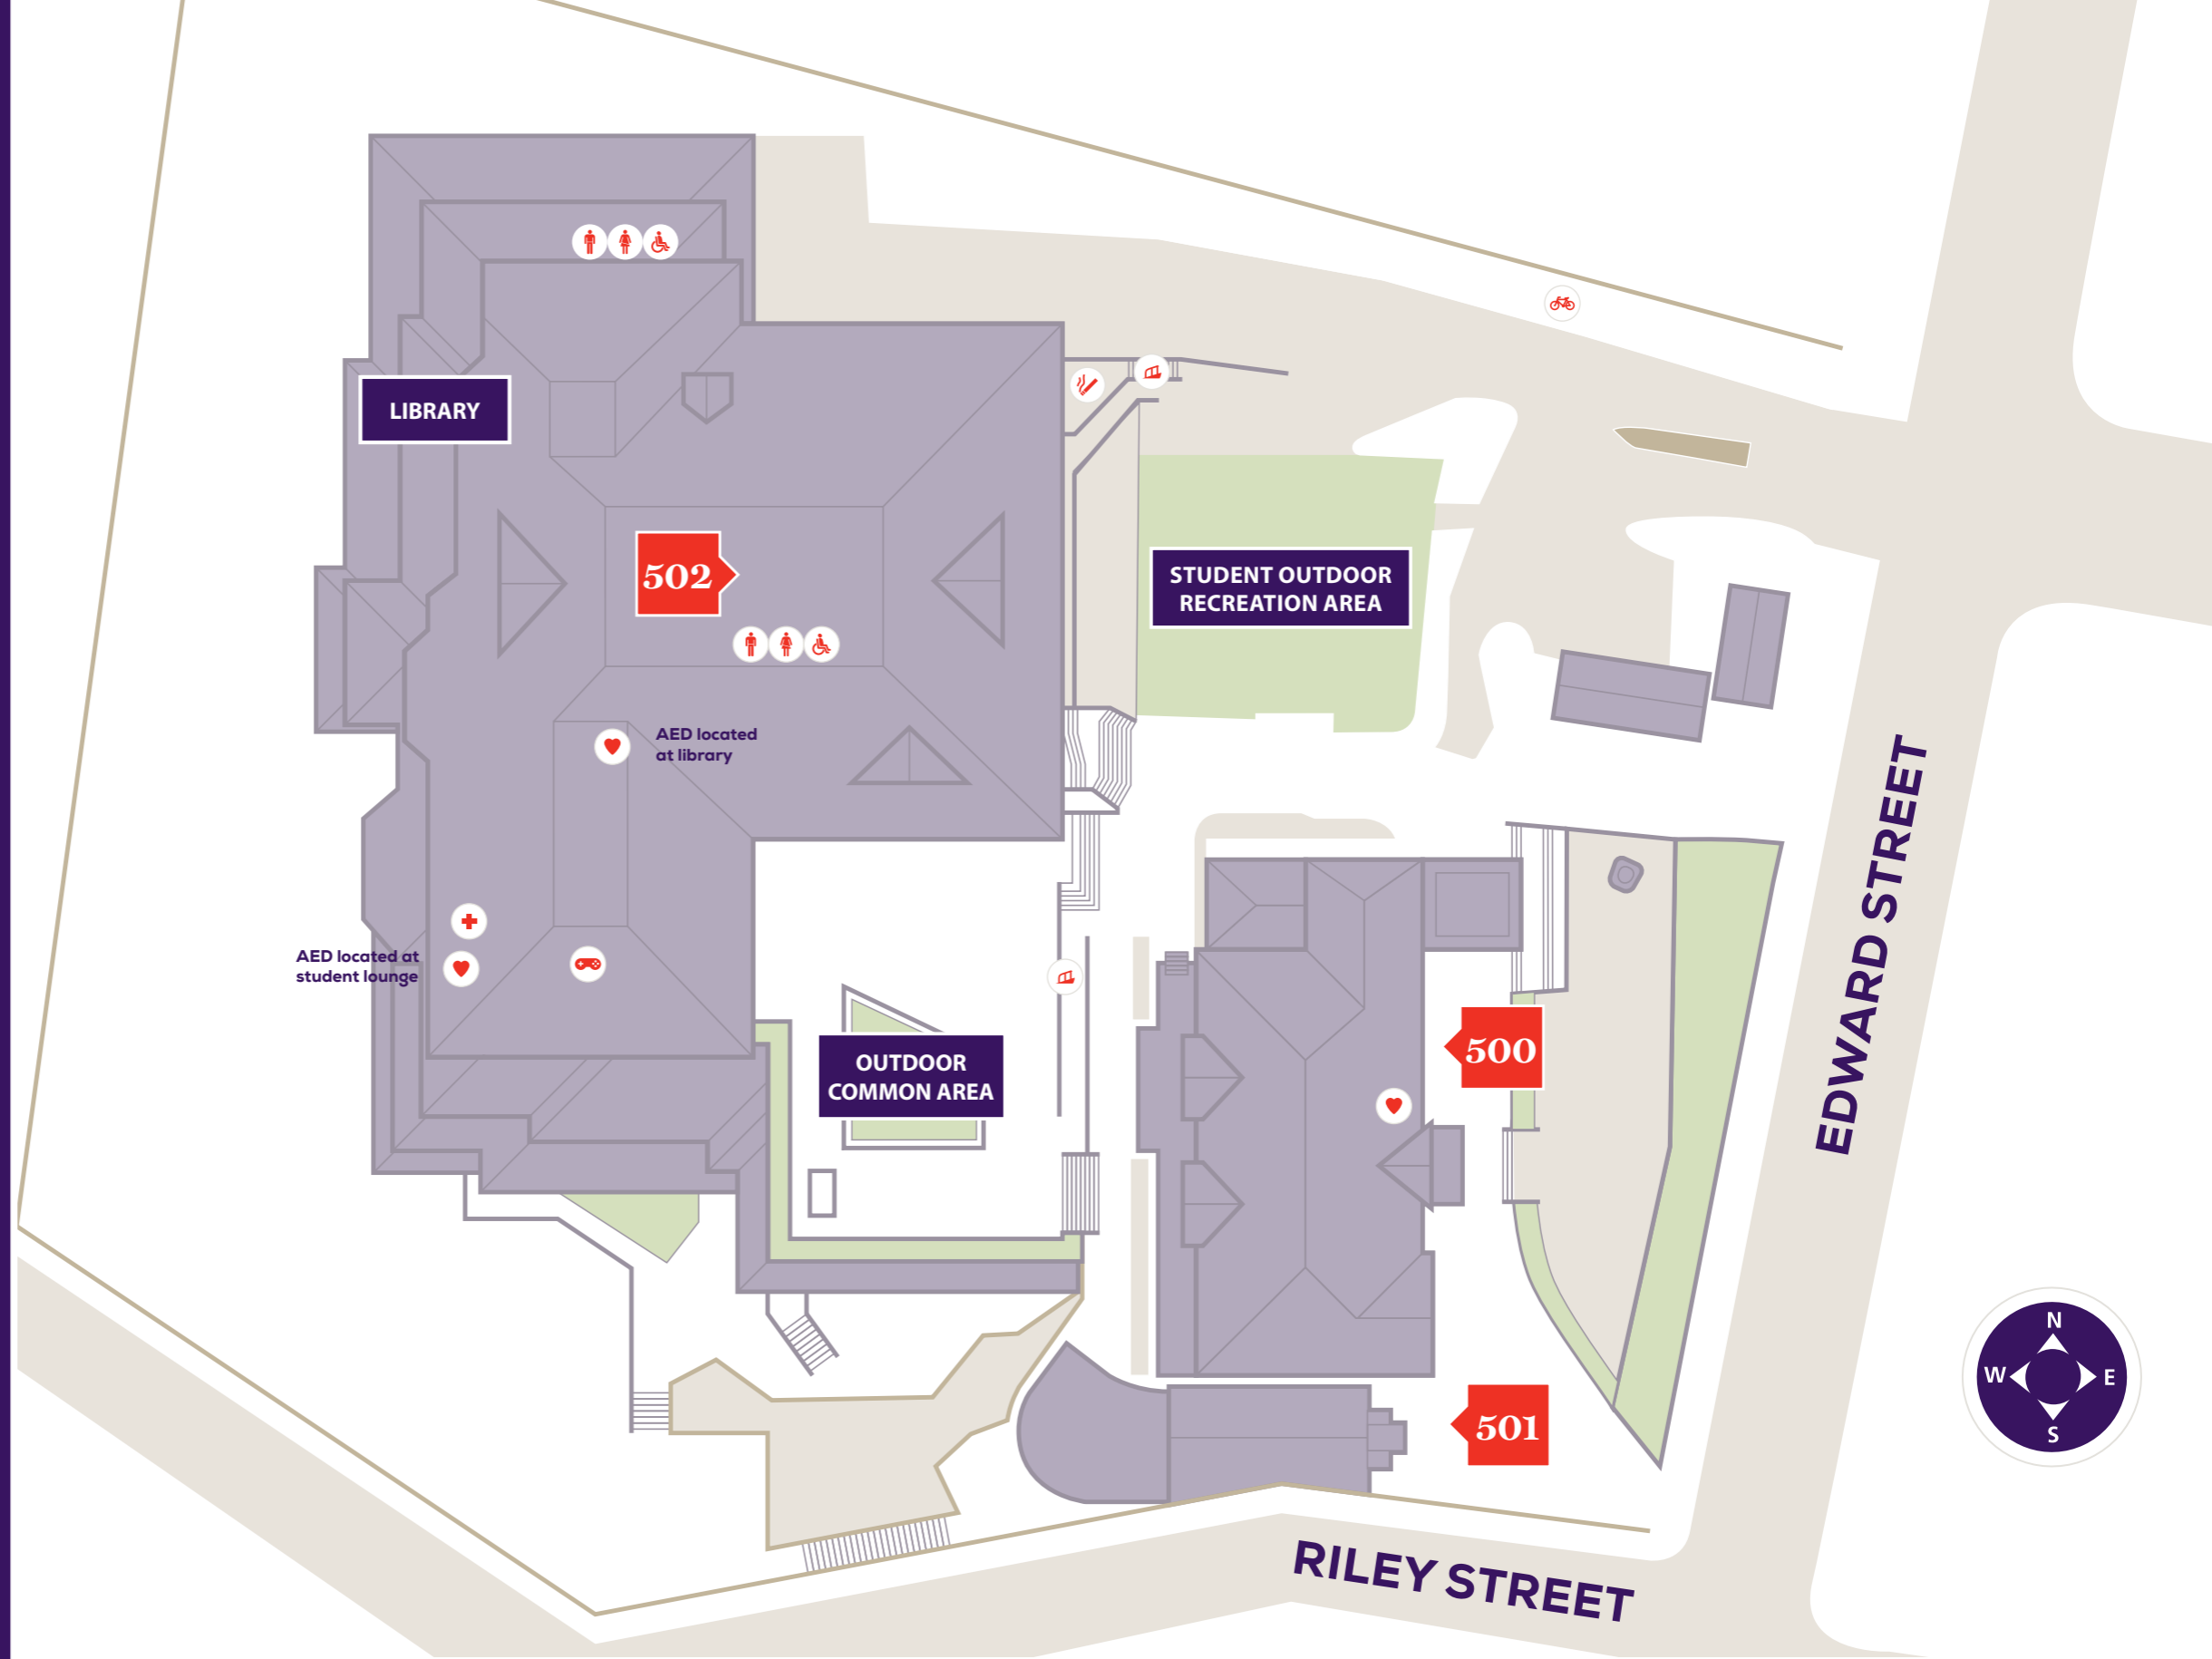

North Sydney Campus (MacKillop)
 40 Edward Street, North Sydney
 NSW, 2060

500 Vice-Chancellery Building

501 Chapel

502 James Carroll Building

KEY

- | | | |
|---|---|--|
|  Accessible toilets |  Designated smoking area |  Automatic External Defibrillator (AED) |
|  First aid |  Bike racks | |
|  Male toilet |  Games area | |
|  Female toilet |  Accessible ramp | |

KEY

- Food
- Post box
- Taxi stand
- Train station
- Bus station
- ATM
- Automatic External Defibrillator (AED)