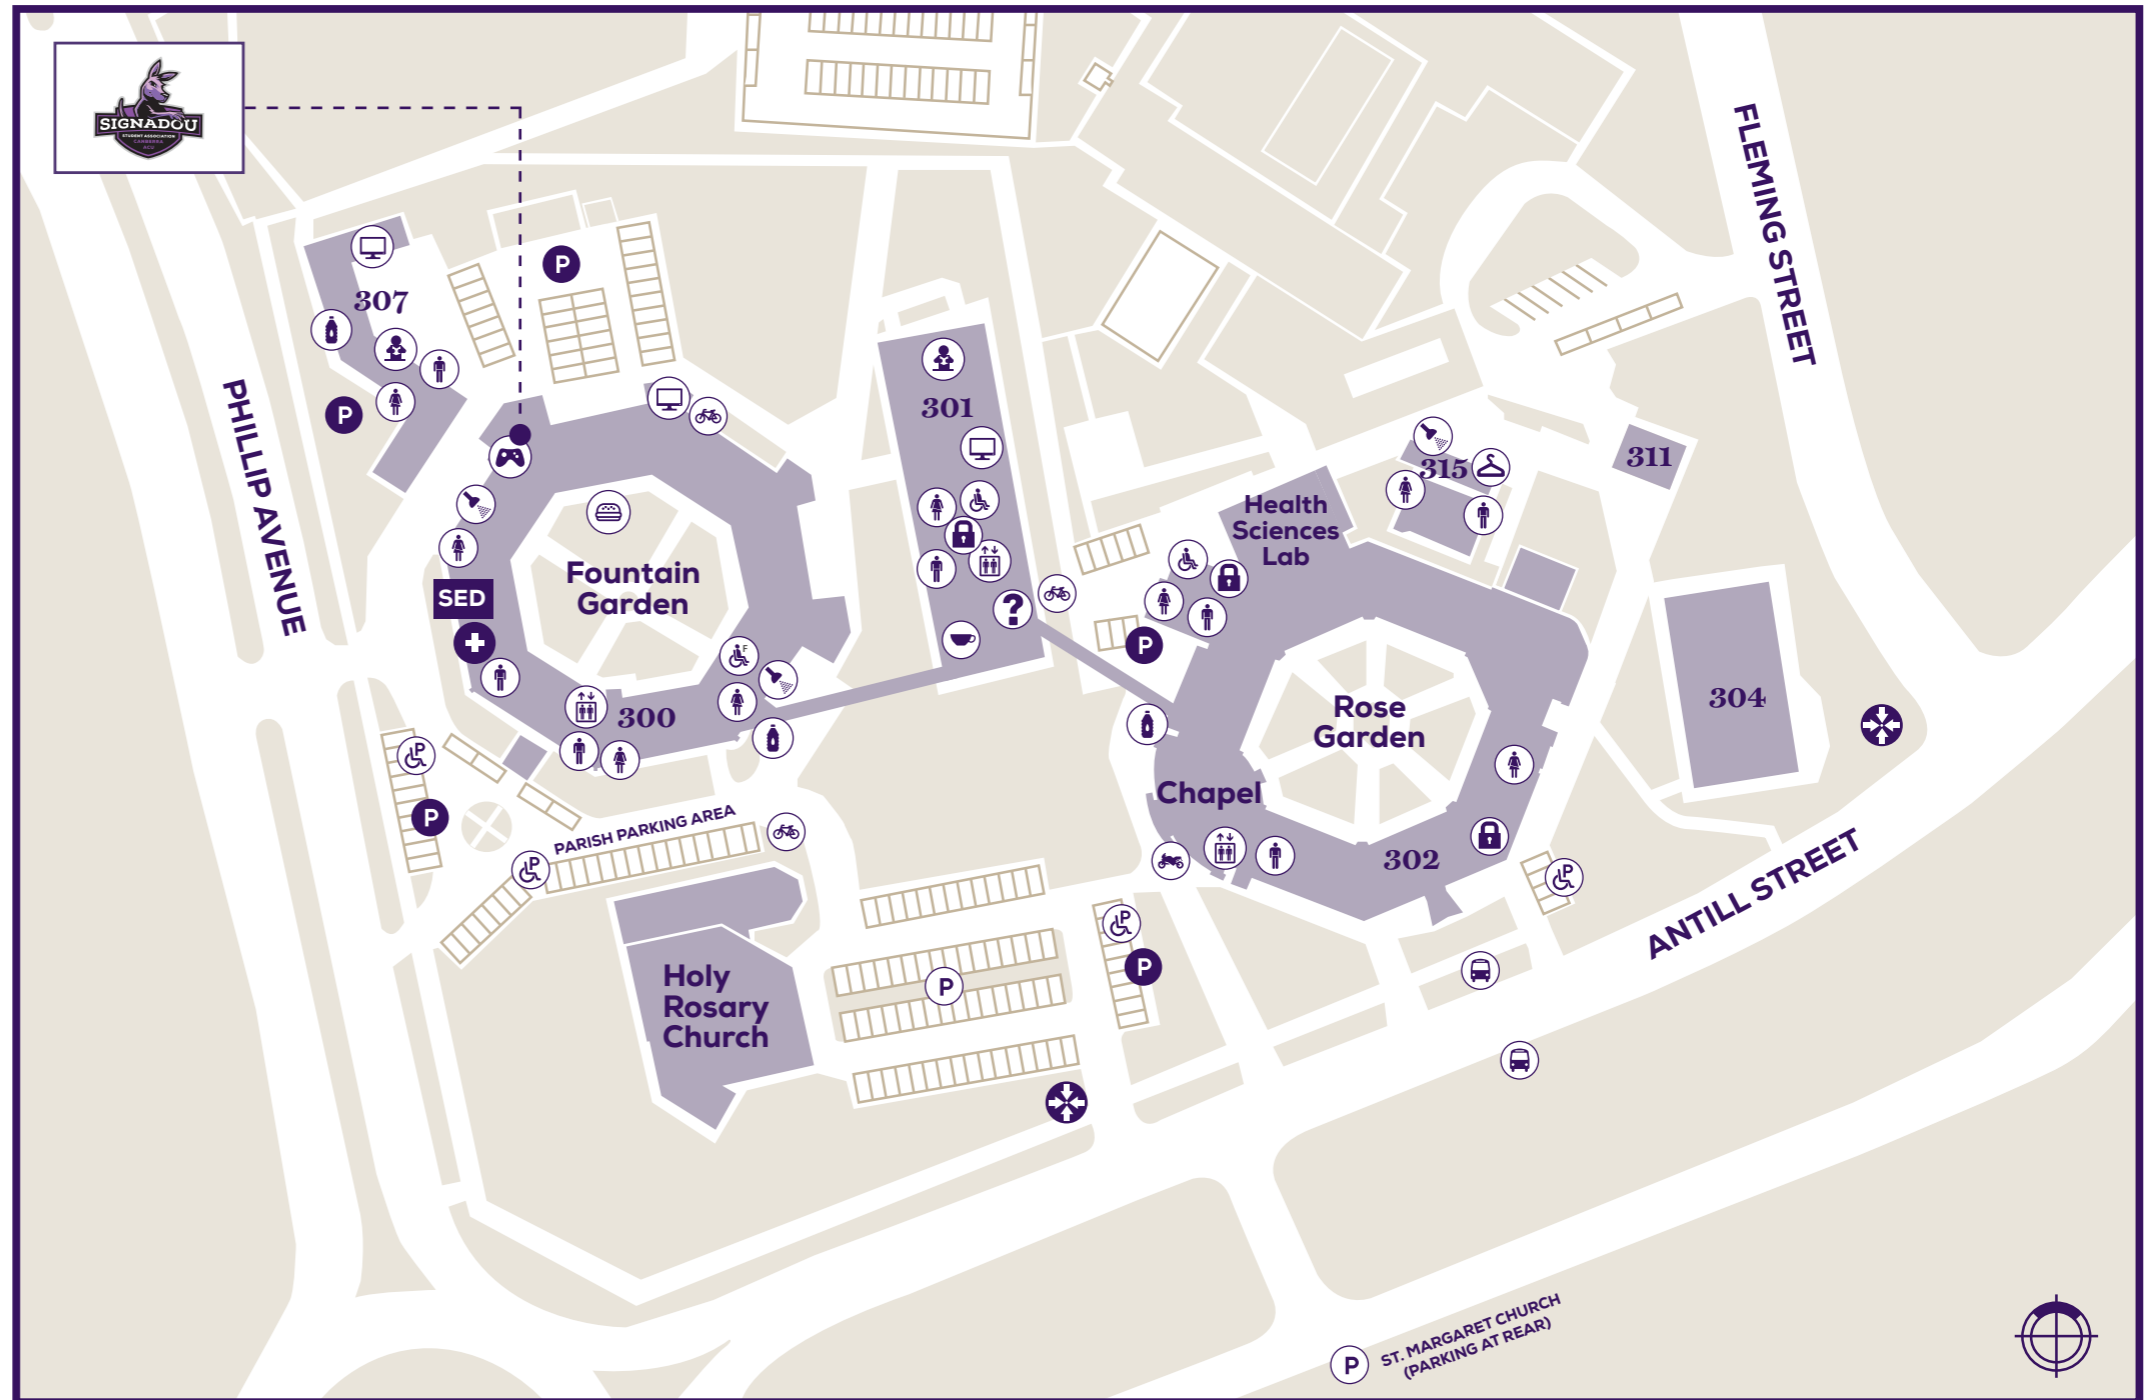

STUDENT AMENITY MAP

Canberra Campus (Signadou)
127 Phillip Ave, Watson, ACT 2602

300	Blackfriars Building	307	Blackfriars Ancillary Building
301	Veritas Building	311	Visual Arts Building
302	Signadou Building	315	Swimming Pool
304	Sports Court		

Student services

BUILDING	LEVEL	DESCRIPTION
300	G	Student Experience Directorate - Careers and Employability - Academic Skills Unit - Student Welfare - Student Life 300.G.17A Signadou Student Association (SSA)
	1	300.1.01 IT Support
301	G	AskACU Centre Lewins Library
	1	Campus Ministry
302	G	302.G.03 HDR/Post Grad Chapel
307	G	307.G.04 Indigenous Higher Education Unit

Facilities

BUILDING	LEVEL	DESCRIPTION
300	G	300.G.17 Student Commons Area 300.G.22 PC & Printing
301	G	Student study/quiet area Lewins Library PC & Printing Student Lockers
302	G	Student Lockers
304	G	Sports Court
307	1	307.1.01 PC and Printing
315	G	Swimming Pool

The University respectfully acknowledges the Ngunnawal people as the traditional custodians of the land on which this campus is situated.

Legend

	Accessible toilets		Cafe/Restaurant		Common Area		Drink/Refill water station
	Male Toilets		Accessible Parking		Study/Quiet Area		PC & Printing Facility
	Female Toilets		Staff Parking		IT Support		
	Lift		General Parking Area		Motorcycle Parking		
	Changing Room		Bike Rack		Emergency Assembly Point		
	Shower Room		Bus Stop/Station		HDR/Post Grad. Room		
	Lockers		BBQ Area		Student Experience Directorate		
	First Aid Station		AskACU Centre		Tram Services		