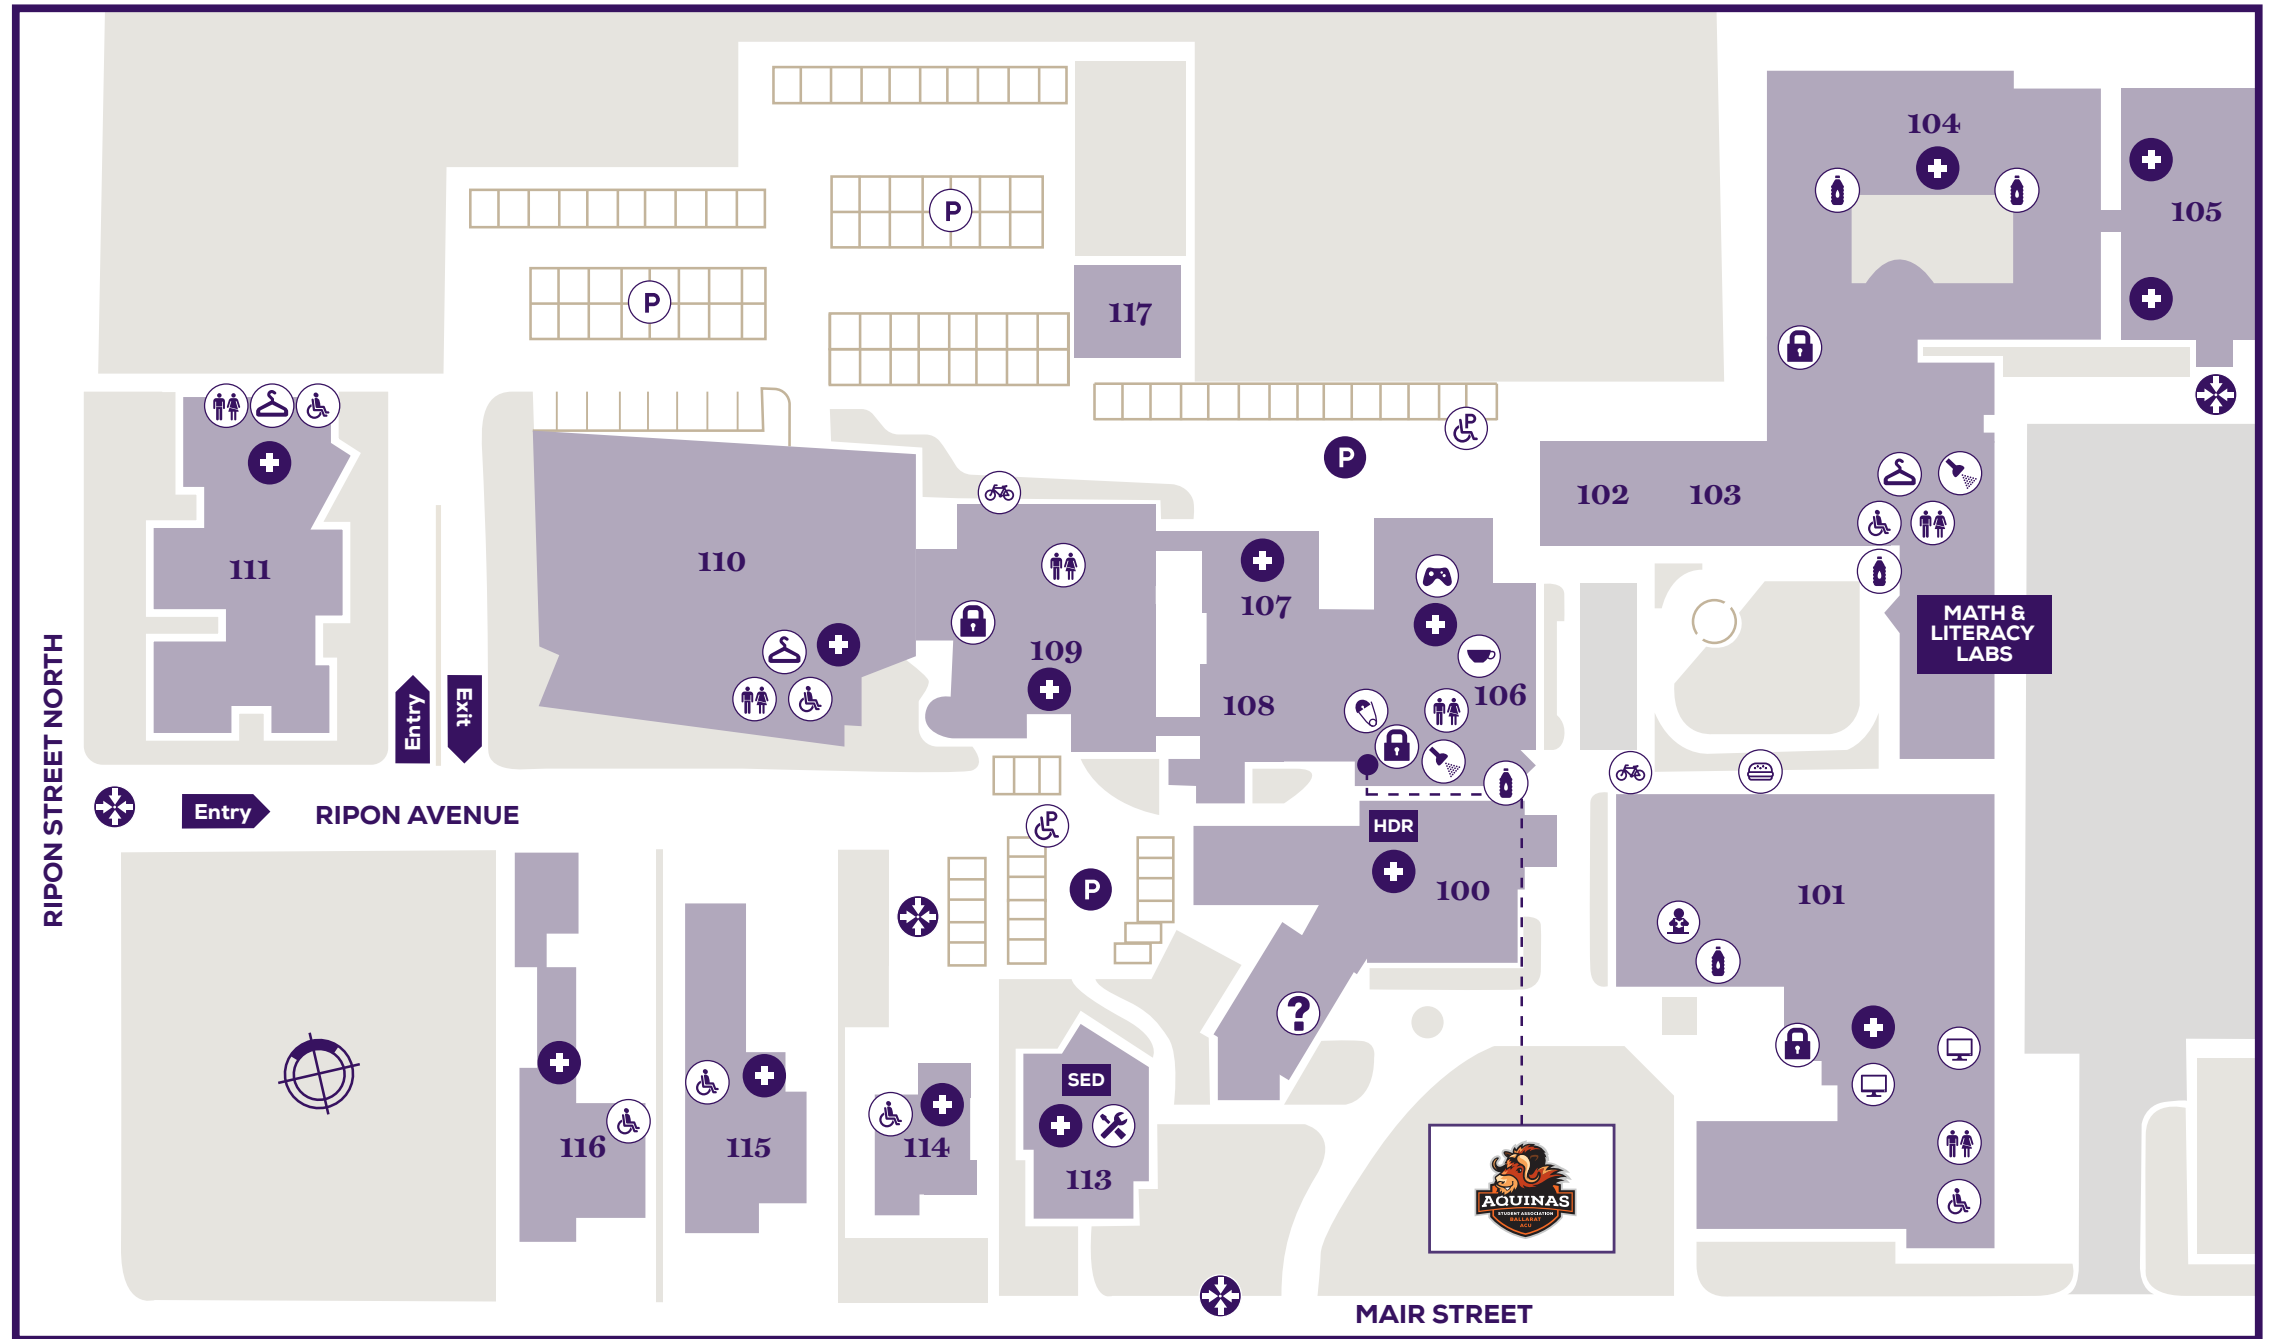

STUDENT AMENITY MAP

Ballarat Campus (Aquinas)
1200 Mair Street, Ballarat, VIC 3350

100	Carn Brea	109	Sisters of Mercy Lecture Theatre
101	Callinan Library	110	St Brigid Health Sciences Building
102	St. Thomas Aquinas Chapel	111	Catherine of Siena Centre
103	Learning Spaces	113	Burke House/Student Services
104	Pell Centre	114	Loreto House
105	Science Centre	115	1206 Mair Street
106	Forbes Student Centre Student Common Room	116	1208 Mair Street
107	Visual Arts Centre	117	Maintenance Centre
108	Occupational Therapy		

Student services

BUILDING	LEVEL	DESCRIPTION
100	G	AskACU Centre Campus Ministry Accommodation Services International Admissions and Student Relations Student Life
106	G	Aquinas Student Association
113	G	Student Welfare Access and Disability Service
115	G	Indigenous/Jim-baa-yer Unit

Facilities

BUILDING	LEVEL	DESCRIPTION
101	G	Student Study Area Vending Machine
106	G	Student Common Room ACU Tuckshop
116	G	Security

Legend

 Accessible toilets	 Accessible Parking	 PC & Printing Facility
 Public Toilets	 Staff Parking	 Student Breakout/ Common Area
 Parenting Room	 General Parking Area	 Study/Quiet Area
 Cafe	 Bike Rack	 IT Support
 Shower Room	 Bus Stop/Station	 AskACU Centre
 BBQ Area	 Train Station	 HDR/Post Grad. Room
 Post Box	 Emergency Assembly Point	 SED Student Experience Directorate
 First Aid	 Drink/Refill water station	
 Locker	 Changing Room	