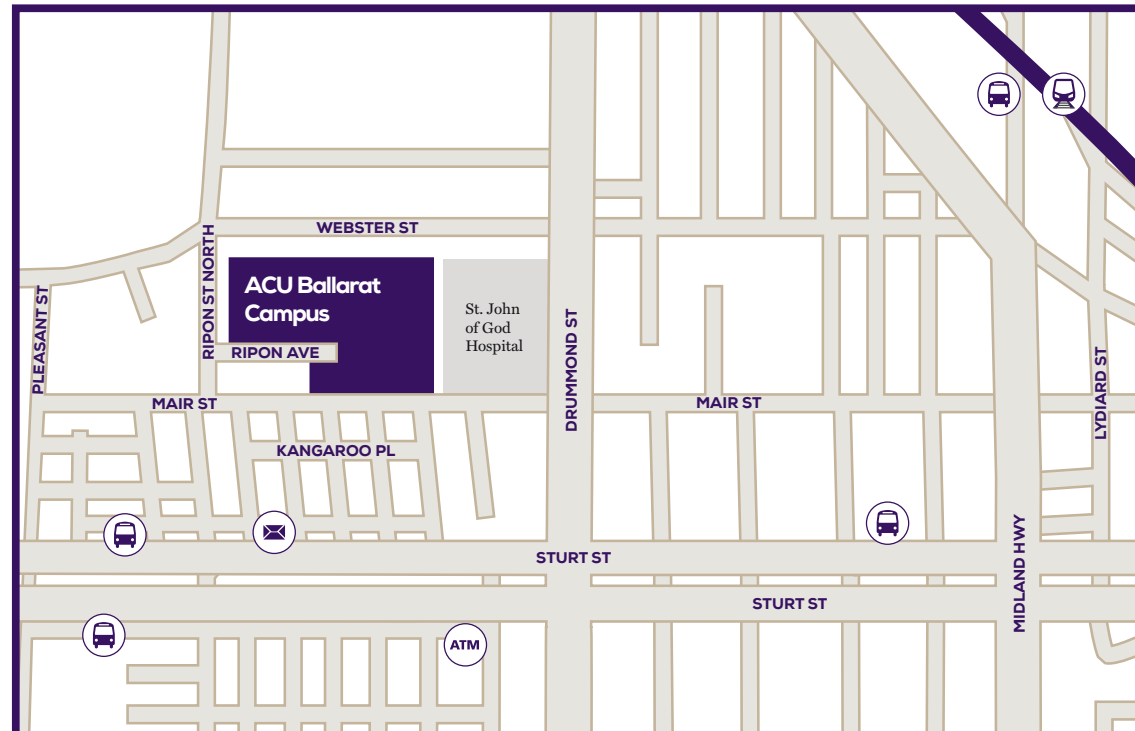

STUDENT AMENITY MAP

Ballarat Campus (Aquinas)
1200 Mair Street, Ballarat, VIC 3350

100	Carn Brea	109	Sisters of Mercy Lecture Theatre
101	Callinan Library	110	St Brigid Health Sciences Building
102	St. Thomas Aquinas Chapel	111	Catherine of Siena Centre
103	Learning Spaces	113	Burke House/Student Services
104	Pell Centre	114	Loreto House
105	Science Centre	115	1206 Mair Street
106	Forbes Student Centre Student Common Room	116	1208 Mair Street
107	Visual Arts Centre	117	Maintenance Centre
108	Occupational Therapy		

Student services

BUILDING	LEVEL	DESCRIPTION
100	G	AskACU Centre Campus Ministry Accommodation Services International Admissions and Student Relations Student Life
106	G	Aquinas Student Association
113	G	Student Welfare Access and Disability Service
115	G	Indigenous/Jim-baa-yer Unit

Facilities

BUILDING	LEVEL	DESCRIPTION
101	G	Student Study Area Vending Machine
106	G	Student Common Room ACU Tuckshop
116	G	Security

Legend

Accessible toilets	Accessible Parking	PC & Printing Facility
Public Toilets	Staff Parking	Student Breakout/ Common Area
Parenting Room	General Parking Area	Study/Quiet Area
Cafe	Bike Rack	IT Support
Shower Room	Bus Stop/Station	AskACU Centre
BBQ Area	Train Station	HDR/Post Grad. Room
Post Box	Emergency Assembly Point	SED Student Experience Directorate
First Aid	Drink/Refill water station	
Locker	Changing Room